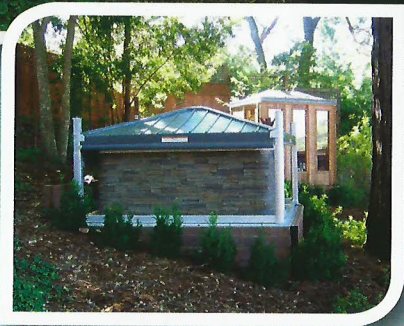

Combining your spa with an automated hot tub privacy gazebo and cover allows you to use your spa more and to reap the benefits of hydrotherapy.

NEW ITEM!
Stop into our
showroom
For full demonstration

COVANA

Spa Hearth and Home
2864 Route 73 North
Maple Shade, NJ 08052

<http://www.spahearthandhome.net>

COVANA

The world's first
Automated Privacy Gazebo

creative

INNOVATION

Shift your family spa experience from the daunting task of lifting the cumbersome cover to enjoying your spa more often than ever before.

The Covana is an automated privacy gazebo and cover enclosure that rises above your spa at the turn of a key.

added

SAFETY

Turn your **backyard hot tub into the relaxing refuge** it once was. With the Covana automated privacy gazebo and cover enclosure safety and privacy are no longer a concern.