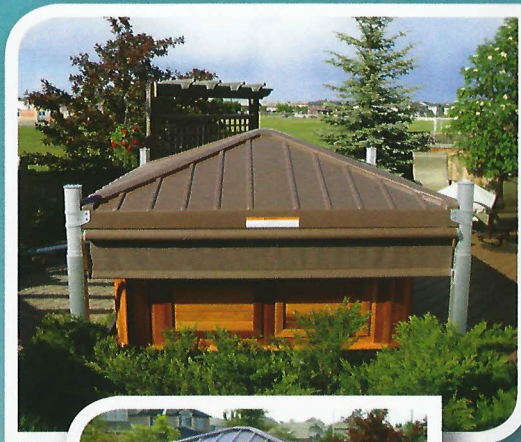

Top-Up Your Family's Spa Experience

- Privacy and seclusion when you want and need it
- Ease of use and ease of entry
- Adding value to your spa investment
- Safety in the lock down position
- Peace of mind while away
- Protection from the elements thereby preserving the life of your spa
- Increases the value of your investment
- Minimal water evaporation thereby saving on water, chemicals and heating of the spa
- Similar to a garage door system, minimal horsepower is required, lowering the costs and wear and tear on components
- Never replace your spa cover again

Combining your spa with an automated hot tub privacy gazebo and cover allows you to use your spa more and to reap the benefits of hydrotherapy.

NEW ITEM!
Stop into our
showroom
For full demonstration

COVANA

Spa Hearth and Home
2864 Route 73 North
Maple Shade, NJ 08052

<http://www.spahearthandhome.net>

COVANA

The world's first
Automated Privacy Gazebo

creative

INNOVATION

Shift your family spa experience from the daunting task of lifting the cumbersome cover to enjoying your spa more often than ever before.

The Covana is an automated privacy gazebo and cover enclosure that rises above your spa at the turn of a key.

added

SAFETY

Turn your **backyard hot tub into the relaxing refuge** it once was. With the Covana automated privacy gazebo and cover enclosure safety and privacy are no longer a concern.